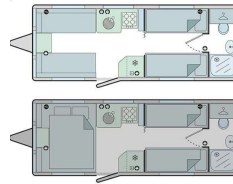

2024 BAILEY Phoenix 642

INFORMATION

Cash Price

Includes GST,
Registration &
Licensing

$58,995

Stock ID

4705

Body

Caravan 17 - 20ft

VIN

-

Odometer

-

'We sold this new ,photos are from the original files
It is in as new condition the previous owners have looked after it
Single beds are very poplar as they are flexible
Dove Grey' and 'Polar White' Alu-Tech Bodyshell
'Phoenix+' graphics scheme
Silver finish interior grab handle for ease of access in and out of the caravan

Vertical front skylight surround with integral task lighting
Truma user-friendly digital control panel with adjustable fan and water boost functions
NEW 'Chesham' soft furnishings with co-ordinating curtains and two scatter cushions
Conventional cushion construction with fully sprung knee rolled base cushions and square back rests
NEW 'Hazelnut' loose fit carpet
NEW Bailey 'Light Oak' furniture finish
NEW Ambient lighting in front corners
USB sockets in directional spotlights
NEW Branded DAB radio with USB connection point & Bluetooth capability
Two-drawer front chest with slide out occasional table and soft close drawers
NEW Dual finish Italian design overhead curved locker doors with 'canvas' textured contrasting stripe and over-locker LED lighting
NEW Low level storage cupboard beneath front chest
Thetford hob with four gas burners
Dometic 103 litre refrigerator & 12 litre freezer
NEW 700 watt Dometic microwave oven with non-moving ceramic hot plate
NEW Stainless steel round kitchen sink with concealed fixings, mixer tap and drainer
NEW Kitchen plate rack and cutlery tray

Features

- » awning
- » BATTERY CHARGER
- » BLINDS
- » CASSETTE TOILET
- » DOOR FLY SCREENS
- » FITTED CARPETS
- » FRIDGE/FREEZER
- » GAS HOB
- » GRILLE
- » Heater
- » OVEN
- » Self-containment
- » SEPERATE SHOWER
- » SMOKE ALARM
- » STEREO SYSTEM
- » TWIN SINGLE BEDS

Peter Mcphail

0274 734 914

peter@motorhub.co.nz

William McPhail

021 0269 3996

william@motorhub.co.nz

Motor Hub, Phone 0800 486 287, Email peter@motorhub.co.nz
393 Eilerslie-Panmure Highway, Mount Wellington, Auckland 1060, New Zealand
www.motorhub.co.nz