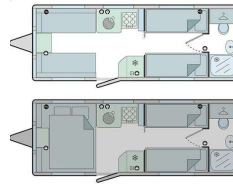

2024 BAILEY Phoenix 642

INFORMATION

Cash Price

Includes GST,
Registration &
Licensing

$58,995

Stock ID

4705

Body

Caravan 17 - 20ft

VIN

-

Odometer

-

Bailey Phoenix 642 – As New Twin Singles Lightweight
Originally sold new by us. Extremely well cared for and in as-new condition.
Very popular twin single bed layout with loads of space and storage.

Features:

- Alu-Tech bodyshell
- Skylight + LED lighting
- Truma digital control panel
- NEW Chesham soft furnishings
- NEW carpets + Light Oak cabinetry
- USB spotlights
- DAB radio (USB/Bluetooth)
- Italian curved lockers
- Large front chest + slide-out table

Kitchen:

- 4-burner hob
- 103L fridge + freezer
- NEW microwave
- Stainless sink + drainer

Bathroom:

- Full shower with bi-fold door

Specs:

- Length 7.369m
- Width 2.212m
- GVM 1382kg
- Tare 1227kg
- Payload 155kg

Features

- » awning
- » BATTERY CHARGER
- » BLINDS
- » CASSETTE TOILET
- » DOOR FLY SCREENS
- » FITTED CARPETS
- » FRIDGE/FREEZER
- » GAS HOB
- » GRILLE
- » Heater
- » OVEN
- » Self-containment
- » SEPERATE SHOWER
- » SMOKE ALARM
- » STEREO SYSTEM
- » TWIN SINGLE BEDS

Peter McPhail

0274 734 914

peter@motorhub.co.nz

William McPhail

021 0269 3996

william@motorhub.co.nz

Motor Hub, Phone 0800 486 287, Email peter@motorhub.co.nz
393 Eilerslie-Panmure Highway, Mount Wellington, Auckland 1060, New Zealand
www.motorhub.co.nz