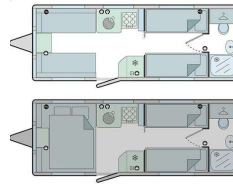

2024 BAILEY Phoenix 642

INFORMATION

Cash Price

Includes GST,
Registration &
Licensing

$53,995

Stock ID

4705

VIN

-

Body

Caravan 17 - 20ft

Odometer

-

2024 Bailey Phoenix 642 Caravan

Price: $53,995

Overview

Originally sold new by us! This exceptional, lightweight caravan has been meticulously cared for by its previous owners and returns to our yard in immaculate, as-new condition throughout.

Featuring the highly sought-after and incredibly spacious rear fixed twin single bed layout, it offers an abundance of room, excellent internal flow, and massive storage capacity.

Built on Bailey's signature Alu-Tech insulated bodyshell, it delivers elite structural strength and premium thermal insulation, making it the perfect lightweight choice for year-round New Zealand touring.

Feature Highlights

- Alu-Tech Bodyshell – Premium insulated construction for strength and warmth
- Panoramic Front Skylight – Floods the living space with natural light
- Truma Digital Control Panel – Easy, modern climate and hot water management
- NEW Chesham Soft Furnishings – Modern upgraded interior fabrics

Features

- » awning
- » BATTERY CHARGER
- » BLINDS
- » CASSETTE TOILET
- » DOOR FLY SCREENS
- » FITTED CARPETS
- » FRIDGE/FREEZER
- » GAS HOB
- » GRILLE
- » Heater
- » OVEN
- » Self-containment
- » SEPERATE SHOWER
- » SMOKE ALARM
- » STEREO SYSTEM
- » TWIN SINGLE BEDS

Peter Mcphail

0274 734 914

peter@motorhub.co.nz

William McPhail

021 0269 3996

william@motorhub.co.nz

Motor Hub, Phone 0800 486 287, Email peter@motorhub.co.nz
393 Ellerslie-Panmure Highway, Mount Wellington, Auckland 1060, New Zealand
www.motorhub.co.nz