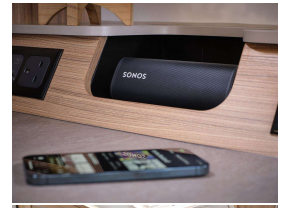

2026 Bailey Phoenix GT75 644

INFORMATION

Cash Price

Includes GST

$75,995

+ on-road-costs of $1,250

Stock ID

4582

Body

Caravan 17 - 20ft

VIN

SGBAD4B3SPX01724

Odometer

-

Brand new 2026 Bailey Phoenix GT75 644
Premium 4 berth layout island bed + full end bathroom
Light, modern and built for NZ touring.

It features a contemporary design with an Alu-Tech bodyshell in Dove Grey and Polar White, offering all-weather touring capabilities. The caravan includes a front lounge that converts into a double bed or twin singles, a well-equipped kitchen, and a full-width end washroom with a separate shower.

Key Features:

Layout:

The 644 model has a rear island bed and a front lounge that can be configured as a double bed or two singles.

Construction:

It utilizes Bailey's Alu-Tech bodyshell, known for its strength and durability.

Interior:

The caravan boasts a modern interior with a Truma Combi 2 heating and hot water system, a Thetford K-Series oven, grill, and 4-burner hob, and a Dometic 103L refrigerator with a 12L freezer.

Washroom:

It features a full-width end washroom with a separate shower cubicle.

Additional Amenities:

The caravan includes a SONOS speaker, a microwave with a ceramic hot plate, and a vertical opening front skylight.

Insulation:

The Phoenix GT75 644 is designed for all-weather touring with Grade 3 thermal insulation.

Optional Extras:

Features

- » BLINDS
- » CASSETTE TOILET
- » CURTAINS
- » DOOR FLY SCREENS
- » FITTED CARPETS
- » FRIDGE/FREEZER
- » GAS HOB
- » GRILLE
- » Heater
- » ISLAND BED
- » LOSE FIT CARPETS
- » MAINS ELECTRICITY
- » MICROWAVE
- » OVEN
- » SEPERATE SHOWER
- » SMOKE ALARM
- » STEREO SYSTEM
- » WATER HEATER
- » WINDOW FLY SCREENS

Peter Mcphail

0274 734 914

peter@motorhub.co.nz

William McPhail

021 0269 3996

william@motorhub.co.nz

Motor Hub, Phone 0800 486 287, Email peter@motorhub.co.nz
393 Eilerslie-Panmure Highway, Mount Wellington, Auckland 1060, New Zealand
www.motorhub.co.nz