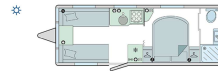

2026 Bailey Phoenix GT75 644

INFORMATION

Cash Price

Includes GST

$75,995

+ on-road-costs of $1,250

Stock ID

4582

Body

Caravan 17 - 20ft

VIN

SGBAD4B3SPX01724

Odometer

-

2026 Bailey Phoenix GT75 644

Premium 4-Berth Luxury (Lightweight & Ready to Tour)

Price: $75,990 + $1,250 ORC

Looking for a clean, tidy, and brilliantly spaced-out layout? This 2026 Bailey Phoenix GT75 644 offers the perfect blend of modern British luxury, incredible interior flow, and effortless single-axle towing.

Buy with absolute confidence from Motor Hub, New Zealand's trusted Authorised Bailey Caravan Dealer.

This brand-new caravan comes backed by a comprehensive official Bailey Manufacturer's Warranty, including a 10-year structural water-ingress warranty and a 3-year components warranty for total peace of mind on the road.

Featuring a highly clever design, the permanent transverse island bed retracts during the day to create a wide, open walkway. Combined with a boutique full-width rear washroom and a spacious front lounge that easily converts into a second double bed—this feels like a modern apartment on wheels.

Key Highlights:

- Effortless Towing: At just 1426kg MTPLM, this caravan can be easily towed by most mid-sized family SUVs.

Features

- » BLINDS
- » CASSETTE TOILET
- » CURTAINS
- » DOOR FLY SCREENS
- » FITTED CARPETS
- » FRIDGE/FREEZER
- » GAS HOB
- » GRILLE
- » Heater
- » ISLAND BED
- » LOSE FIT CARPETS
- » MAINS ELECTRICITY
- » MICROWAVE
- » OVEN
- » SEPERATE SHOWER
- » SMOKE ALARM
- » STEREO SYSTEM
- » WATER HEATER
- » WINDOW FLY SCREENS

Peter Mcphail

0274 734 914

peter@motorhub.co.nz

William McPhail

021 0269 3996

william@motorhub.co.nz

Motor Hub, Phone 0800 486 287, Email peter@motorhub.co.nz
393 Eilerslie-Panmure Highway, Mount Wellington, Auckland 1060, New Zealand
www.motorhub.co.nz