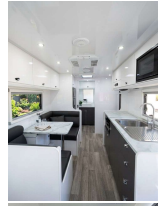

2026 newgen NGC19

INFORMATION

Cash Price

Includes GST

$92,995

+ on-road-costs of $2,000

Stock ID

4667

Body

Caravan 17 - 20ft

VIN

NGC254531

Odometer

-

2026 NewGen NGC19

Heavy-Duty Off-Road Luxury Caravan Built for Remote Camping & Off-Grid Adventures

The 2026 NewGen NGC19 is a 19ft single-axle off-road caravan engineered to tackle rough corrugated roads, remote tracks and off-grid destinations with confidence.

Unlike many lightweight European caravans, the NGC19 is built on a heavy-duty steel chassis with full independent suspension and a premium off-road hitch, making it ideal for exploring New Zealand's more remote locations.

Inside, you'll find premium touring comfort with a permanent island queen bed, separate shower and toilet, onboard washing machine and high-capacity off-grid power system.

Buy with confidence from Motor Hub, New Zealand's sole authorised NewGen dealer.

Key Highlights

Built for Off-Road Travel – Heavy-duty independent trailing-arm suspension, reinforced steel chassis and premium off-road hitch designed for challenging terrain.

Powerful Off-Grid Capability – Premium PM200 lithium battery management system, 300Ah lithium battery, 380W of rooftop solar power and a 2000W inverter.

Island Queen Bed Layout – Permanent island queen bed offering comfort and easy access from both sides.

Features

- » AIR CIRCULATION
- » AIR CONDITIONING
- » awning
- » CASSETTE TOILET
- » EXTRACTOR FAN
- » FRIDGE/FREEZER
- » GAS HOB
- » GRILLE
- » Heater
- » ISLAND BED
- » MAINS ELECTRICITY
- » MICROWAVE
- » ON BOARD WATER TANK
- » OVEN
- » SEPERATE SHOWER
- » SMOKE ALARM
- » STEREO SYSTEM
- » WATER HEATER
- » WINDOW FLY SCREENS

Peter Mcphail

0274 734 914

peter@motorhub.co.nz

William McPhail

021 0269 3996

william@motorhub.co.nz

Motor Hub, Phone 0800 486 287, Email peter@motorhub.co.nz

393 Eilerslie-Panmure Highway, Mount Wellington, Auckland 1060, New Zealand

www.motorhub.co.nz