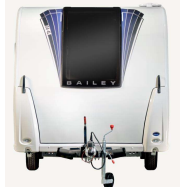

2026 BAILEY Discovery D4-4

INFORMATION

Cash Price

Includes GST

\$63,995

+ on-road-costs of \$1,250

Stock ID

4565

Body

Caravan 17 - 20ft

VIN

SGBS3BBB9SDY01854

Odometer

-

2026 Bailey Discovery D4-4

Lightweight & Ready to Tour – One of the Easiest Towing 4-Berth Caravans.

Key Highlights

- Effortless Towing: At just 1300kg fully laden (GVM), this compact tourer can be easily towed by a wide range of smaller family vehicles.
- Fixed French Bed: A comfortable, permanent longitudinal rear double bed with massive under-