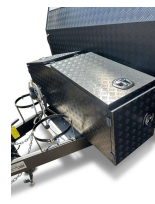

2026 New Gen NGC20

INFORMATION

Cash Price

Includes GST

$93,995

+ on-road-costs of $1,250

Stock ID

4666

Body

Caravan 17 - 20ft

VIN

NGC254534

Odometer

-

2026 NEWGEN NGB20

Exclusive to Motor Hub

Experience premium comfort with the tandem-axle NEWGEN NGB20, available only at Motor Hub – New Zealand's sole authorised dealer.

The NEWGEN Build

- Aluminium Frame: Fully welded construction.
- Advanced Insulation: High-density XPS foam for all seasons.
- RHS Steel Chassis: High-grade steel with a zinc-rich protective coating.

Kitchen & Appliances

- Dometic RMD10.5XS Fridge: Large capacity for extended travel.
- Dometic MiniGrill Stove: Versatile cooking for any meal.
- 20L Microwave: Convenient, fast heating.
- Slimline Rangehood: Modern design for a fresh interior.
- Square Chrome Kitchen Sink: Stylish finish with matching chrome tapware.
- Laundry: 2.5kg Top-Load Washing Machine included as standard.
- Climate: Roof-mounted Air Conditioning & Swift Gas/Electric Hot Water.

Main Features

- Off-Road Ready: Independent suspension (3500kg ATM) & DO35 hitch.

Features

- » AIR CIRCULATION
- » awning
- » BATTERY CHARGER
- » BLINDS
- » CASSETTE TOILET
- » EXTRACTOR FAN
- » FITTED CARPETS
- » FRIDGE/FREEZER
- » GAS HOB
- » GRILLE
- » Heater
- » ISLAND BED
- » MAINS ELECTRICITY
- » MICROWAVE
- » ON BOARD WATER TANK
- » OVEN
- » SEPERATE SHOWER
- » Single solar panel
- » STEREO SYSTEM
- » WATER HEATER
- » WINDOW FLY SCREENS

Peter Mcphail

0274 734 914

peter@motorhub.co.nz

William McPhail

021 0269 3996

william@motorhub.co.nz

Motor Hub, Phone 0800 486 287, Email peter@motorhub.co.nz

393 Eilerslie-Panmure Highway, Mount Wellington, Auckland 1060, New Zealand

www.motorhub.co.nz