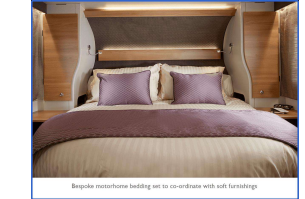

2026 Bailey Adamo

INFORMATION

Cash Price

Includes GST,
Registration &
Licensing

$159,995

Stock ID

4695

VIN

DL123333333333

Body

Motorhome 7 - 7.9 Metres

Odometer

-

These are on special retail was $189995 now $159995 demo unit 2000km includes on road costs which are worth 3K so these are a very well priced z demo motorhome ,comes with the full bailey and Ford warranty

Bailey 4 berth motorhome island bed using the renowned Bailey Alu-Tech construction system

10 year exterior factory warranty
3 year interior warranty

Ford 2.0 litre 160bhp engine with automatic gearbox
Fully adjustable upholstered driver and passenger Captain's seats with twin upholstered armrests and integrated headrests
Flexi lounge featuring twin Aguti convertible travelling seats
Multi-directional and multi-angled slide out TV bracket
Entrance storage unit completed with hooks, mirror and illuminated entrance grab handle
Standard 'Odyssey' soft furnishings supplied with four scatter cushions
Electrical pedestal table with multidirectional swivel 'Nebula Silver' finish top and telescopic leg
Drop down kitchen worktop extension
Thetford 141 litre combined tower refrigerator with freezer compartment
Thetford 'K-Series' combined oven, grill and hob with electronic ignition and flame failure device
Sheer panel curtains in bedroom area
Dual shaped wardrobes to maximise fixed bed size
Full wall headboard with LED lighting strip (model specific)
Bespoke motorhome bedding set (cost option)
Vanity cupboard with mirrored door and toothbrush holder
Countertop mounted washroom hand basin with swan neck ceramic ball mixer tap

Features

- » 4 berth
- » Fridge/freezer
- » Full fridge freezer
- » Gas burner
- » Island bed
- » Onboard tanks
- » Reverse camera
- » Shower
- » Solar
- » Table
- » Toilet

Peter Mcphail

0274 734 914

peter@motorhub.co.nz

William McPhail

021 0269 3996

william@motorhub.co.nz

Motor Hub, Phone 0800 486 287, Email peter@motorhub.co.nz
393 Eilerslie-Panmure Highway, Mount Wellington, Auckland 1060, New Zealand
www.motorhub.co.nz