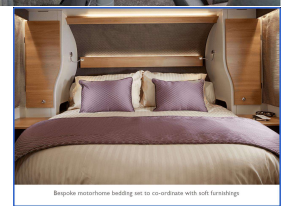

2026 Bailey Adamo

INFORMATION

Cash Price

Includes GST,
Registration &
Licensing

$159,995

Stock ID

4695

VIN

DL123333333333

Body

Motorhome 7 - 7.9 Metres

Odometer

-

These are on special retail was $189995 now $159995 demo unit 2000km includes on road costs which are worth 3K so these are a very well priced demo motorhome ,comes with the full Bailey and Ford warranty

Bailey 4 berth motorhome island bed using the renowned Bailey Alu-Tech construction system

10 year exterior factory warranty
3 year interior warranty

Ford 2.0 litre 160bhp engine with automatic gearbox
Fully adjustable upholstered driver and passenger Captain's seats with twin upholstered armrests and integrated headrests
Flexi lounge featuring twin Aguti convertible travelling seats
Multi-directional and multi-angled slide out TV bracket
Entrance storage unit completed with hooks, mirror and illuminated entrance grab handle
Standard 'Odyssey' soft furnishings supplied with four scatter cushions
Electrical pedestal table with multidirectional swivel 'Nebula Silver' finish top and telescopic leg
Drop down kitchen worktop extension
Thetford 141 litre combined tower refrigerator with freezer compartment
Thetford 'K-Series' combined oven, grill and hob with electronic ignition and flame failure device
Sheer panel curtains in bedroom area
Dual shaped wardrobes to maximise fixed bed size
Full wall headboard with LED lighting strip (model specific)
Bespoke motorhome bedding set (cost option)
Vanity cupboard with mirrored door and toothbrush holder
Countertop mounted washroom hand basin with swan neck ceramic ball mixer tap

Features

- » 4 berth
- » Fridge/freezer
- » Full fridge freezer
- » Gas burner
- » Island bed
- » Onboard tanks
- » Reverse camera
- » Shower
- » Solar
- » Table
- » Toilet

Peter McPhail

0274 734 914

peter@motorhub.co.nz

William McPhail

021 0269 3996

william@motorhub.co.nz

Motor Hub, Phone 0800 486 287, Email peter@motorhub.co.nz
393 Eilerslie-Panmure Highway, Mount Wellington, Auckland 1060, New Zealand
www.motorhub.co.nz