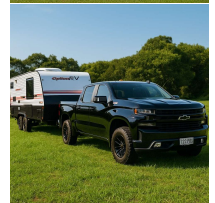

2016 Option RV Torado

INFORMATION

Cash Price

Includes GST

\$69,995

+ on-road-costs of \$1,250

Stock ID

4700

Body

Caravan 21 - 24ft

VIN

6T9T21V86G070Z046

Odometer

-

2016 Option RV Tornado – 5 Berth Family Caravan

• This 2016 Option RV Tornado is a purpose-built, tandem-axle family caravan designed for comfortable touring. This 5-berth model balances a spacious living area with the essential features required for family travel.

Key Specifications

Chassis & Exterior

2016 Option RV Tornado – 5 Berth Family Caravan

This 2016 Option RV Tornado is a purpose-built, tandem-axle family caravan designed for comfortable touring. This 5-berth model balances a spacious living area with the essential features required for family travel.

Key Specifications

- Chassis & Exterior
- Chassis: 6"x2" A-frame and 4"x2" Supa Gal treated steel chassis
- Suspension: Tandem axle with load-sharing leaf spring suspension
- Wheels: 16-inch alloy wheels with 245/75R16 tyres (includes rear-mounted spare)
- Construction: Meranti timber frame with aluminium cladding
- Roof: One-piece fiberglass-wrapped roof
- Protection: Front and side checker plate stone protection