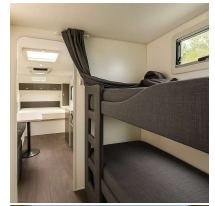

2016 Option RV Torado

INFORMATION

Cash Price

Includes GST

$69,995

+ on-road-costs of $1,250

Stock ID

4700

Body

Caravan 21 - 24ft

VIN

6T9T21V86G070Z046

Odometer

-

2016 Option RV Tornado – 5 Berth Family Caravan

• This 2016 Option RV Tornado is a purpose-built, tandem-axle family caravan designed for comfortable touring. This 5-berth model balances a spacious living area with the essential features required for family travel.

Key Specifications

Chassis & Exterior

2016 Option RV Tornado – 5 Berth Family Caravan

This 2016 Option RV Tornado is a purpose-built, tandem-axle family caravan designed for comfortable touring. This 5-berth model balances a spacious living area with the essential features required for family travel.

Key Specifications

- Chassis & Exterior
- Chassis: 6"x2" A-frame and 4"x2" Supa Gal treated steel chassis
- Suspension: Tandem axle with load-sharing leaf spring suspension
- Wheels: 16-inch alloy wheels with 245/75R16 tyres (includes rear-mounted spare)
- Construction: Meranti timber frame with aluminium cladding
- Roof: One-piece fiberglass-wrapped roof
- Protection: Front and side checker plate stone protection

Features

- » BUNK BEDS
- » CASSETTE TOILET
- » FITTED CARPETS
- » GAS HOB
- » GRILLE
- » Heater
- » ISLAND BED
- » MAINS ELECTRICITY
- » MICROWAVE
- » OVEN
- » STEREO SYSTEM
- » WATER HEATER
- » WINDOW FLY SCREENS

Peter McPhail

0274 734 914

peter@motorhub.co.nz

William McPhail

021 0269 3996

william@motorhub.co.nz

Motor Hub, Phone 0800 486 287, Email peter@motorhub.co.nz
393 Ellerslie-Panmure Highway, Mount Wellington, Auckland 1060, New Zealand
www.motorhub.co.nz