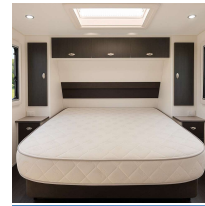

2016 Option RV Torado

INFORMATION

Cash Price

Includes GST

\$69,995

+ on-road-costs of \$1,250

Stock ID

4700

Body

Caravan 21 - 24ft

VIN

6T9T21V86G070Z046

Odometer

-

2016 Option RV Tornado – 5 Berth Family Caravan

• This 2016 Option RV Tornado is a purpose-built, tandem-axle family caravan designed for comfortable touring. This 5-berth model balances a spacious living area with the essential features required for family travel.

Key Specifications

Chassis & Exterior

2016 Option RV Tornado – 5 Berth Family Caravan

This 2016 Option RV Tornado is a purpose-built, tandem-axle family caravan designed for comfortable touring. This 5-berth model balances a spacious living area with the essential features required for family travel.