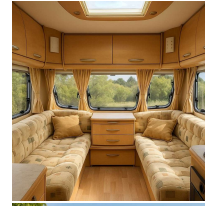

2006 BAILEY SENATOR CAROLINA

INFORMATION

Cash Price

Includes GST,
Registration &
Licensing

$39,995

Stock ID

4316

Body

Caravan 17 - 20ft

VIN

SGBTF06BY60511125

Odometer

-

Solar/registered/self contained

Bailey Senator Carolina 2006

Berth: 6

External Length: 7890 mm / 25 ft 11 in

External Width: 2290mm / 7 ft 7in

Unladen Weight: 1459 kg

MTPLM 1739kg

Specs:-

- End washroom
- Fixed bunk beds
- Fridge
- Heater
- Oven
- Mains Electric
- Water Heater
- Cassette Toilet
- Shower
- Blinds
- Fly Screens
- Door flyscreens
- Blown air heating
- External gas BBQ point
- External 240v
- Spare wheel
- TV aerial

Features

- » BATTERY CHARGER
- » BLINDS
- » BUNK BEDS
- » CASSETTE TOILET
- » CURTAINS
- » DOOR FLY SCREENS
- » FITTED CARPETS
- » FREEZER
- » FRIDGE
- » GAS HOB
- » GRILLE
- » Heater
- » MAINS ELECTRICITY
- » MICROWAVE
- » OVEN
- » SEPERATE SHOWER
- » STEREO SYSTEM
- » WATER HEATER
- » WINDOW FLY SCREENS

Peter Mcphail

0274 734 914

peter@motorhub.co.nz

William McPhail

021 0269 3996

william@motorhub.co.nz

Motor Hub, Phone 0800 486 287, Email peter@motorhub.co.nz

393 Ellerslie-Panmure Highway, Mount Wellington, Auckland 1060, New Zealand

www.motorhub.co.nz