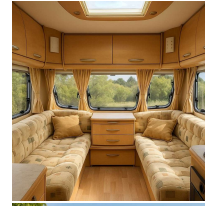

2006 BAILEY SENATOR CAROLINA

INFORMATION

Cash Price

Includes GST,
Registration &
Licensing

\$39,995

Stock ID

4316

Body

Caravan 17 - 20ft

VIN

SGBTF06BY60511125

Odometer

-

2006 Bailey Senator Carolina

6 Berth Family Tourer

Self-Contained | Solar Upgraded | Fully Road-Ready
Looking for the ultimate family getaway?

This 2006 Bailey Senator Carolina is a high-spec, twin-axle caravan perfectly set up for New Zealand's best camping spots. As the flagship model of the Bailey range, it offers premium comfort and a clever layout that is a "holy grail" for large families.

The Carolina Layout:

This caravan features a dedicated kids' zone with permanent fixed bunk beds at the rear and a side dinette that converts into a second set of bunks. The large front lounge provides a massive double bed (or two singles), allowing everyone to have their own space without the daily hassle of packing down the entire living area.