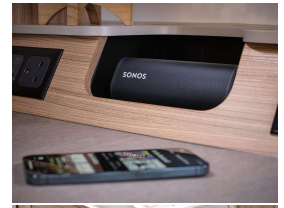

2026 Bailey Phoenix GT75 644

INFORMATION

Cash Price

Includes GST

$69,995

+ on-road-costs of $1,250

Stock ID

4550

Body

Caravan 17 - 20ft

VIN

SGBAD4B3SPX01715

Odometer

-

Brand new 2026 Bailey Phoenix GT75 644
Premium 4 berth layout island bed + full end bathroom
Light, modern and built for NZ touring.

It features a contemporary design with an Alu-Tech bodyshell in Dove Grey and Polar White, offering all-weather touring capabilities. The caravan includes a front lounge that converts into a double bed or twin singles, a well-equipped kitchen, and a full-width end washroom with a separate shower.

Key Features:

Layout:

The 644 model has a rear island bed and a front lounge that can be configured as a double bed or two singles.

Construction:

It utilizes Bailey's Alu-Tech bodyshell, known for its strength and durability.

Interior:

The caravan boasts a modern interior with a Truma Combi 2 heating and hot water system, a Thetford K-Series oven, grill, and 4-burner hob, and a Dometic 103L refrigerator with a 12L freezer.

Washroom:

It features a full-width end washroom with a separate shower cubicle.

Additional Amenities:

The caravan includes a SONOS speaker, a microwave with a ceramic hot plate, and a vertical opening front skylight.

Insulation:

The Phoenix GT75 644 is designed for all-weather touring with Grade 3 thermal insulation.

Optional Extras:

Features

- » BLINDS
- » CASSETTE TOILET
- » CURTAINS
- » DOOR FLY SCREENS
- » FITTED CARPETS
- » FRIDGE/FREEZER
- » GAS HOB
- » GRILLE
- » Heater
- » ISLAND BED
- » LOSE FIT CARPETS
- » MAINS ELECTRICITY
- » MICROWAVE
- » OVEN
- » SEPERATE SHOWER
- » SMOKE ALARM
- » STEREO SYSTEM
- » WATER HEATER
- » WINDOW FLY SCREENS

Peter Mcphail

0274 734 914

peter@motorhub.co.nz

William McPhail

021 0269 3996

william@motorhub.co.nz

Motor Hub, Phone 0800 486 287, Email peter@motorhub.co.nz
393 Eilerslie-Panmure Highway, Mount Wellington, Auckland 1060, New Zealand
www.motorhub.co.nz