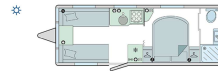

2026 Bailey Phoenix GT75 644

INFORMATION

Cash Price

Includes GST

$75,990

+ on-road-costs of $1,250

Stock ID

4550

Body

Caravan 17 - 20ft

VIN

SGBAD4B3SPX01715

Odometer

-

2026 Bailey Phoenix GT75 644

Premium 4-Berth Luxury (Lightweight & Ready to Tour)

Price: $75,990 + $1,250 ORC

Looking for a clean, tidy, and brilliantly spaced-out layout? This 2026 Bailey Phoenix GT75 644 offers the perfect blend of modern British luxury, incredible interior flow, and effortless single-axle towing.

Buy with absolute confidence from Motor Hub, New Zealand's trusted Authorised Bailey Caravan Dealer.

This brand-new caravan comes backed by a comprehensive official Bailey Manufacturer's Warranty, including a 10-year structural water-ingress warranty and a 3-year components warranty for total peace of mind on the road.

Featuring a highly clever design, the permanent transverse island bed retracts during the day to create a wide, open walkway. Combined with a boutique full-width rear washroom and a spacious front lounge that easily converts into a second double bed—this feels like a modern apartment on wheels.

Key Highlights:

- Effortless Towing: At just 1426kg MTPLM, this caravan can be easily towed by most mid-sized family SUVs.

Features

- » BLINDS
- » CASSETTE TOILET
- » CURTAINS
- » DOOR FLY SCREENS
- » FITTED CARPETS
- » FRIDGE/FREEZER
- » GAS HOB
- » GRILLE
- » Heater
- » ISLAND BED
- » LOSE FIT CARPETS
- » MAINS ELECTRICITY
- » MICROWAVE
- » OVEN
- » SEPERATE SHOWER
- » SMOKE ALARM
- » STEREO SYSTEM
- » WATER HEATER
- » WINDOW FLY SCREENS

Peter Mcphail

0274 734 914

peter@motorhub.co.nz

William McPhail

021 0269 3996

william@motorhub.co.nz

Motor Hub, Phone 0800 486 287, Email peter@motorhub.co.nz
393 Eilerslie-Panmure Highway, Mount Wellington, Auckland 1060, New Zealand
www.motorhub.co.nz