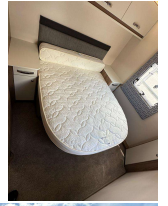

2020 SWIFT Sprite Quattro Eb

INFORMATION

Cash Price

Includes GST,
Registration &
Licensing

$59,995

Stock ID

4634

Body

Caravan 21 - 24ft

VIN

-

Odometer

-

Sprite Quattro EB

Berths: 4

Axles: Twin-axle

Layout: Front parallel benches (convert to double), central kitchen & washroom, rear transverse island bed

Total Length: 7.98m

Width: Standard caravan body (≈2.28–2.30m; not 8ft wide)

Interior

Sleeping Areas

Front seating converts to double bed

Rear fixed transverse island bed with Duvalay™ Duvalite Apollo Luxe mattress

Kitchen

Thetford 3-burner hob with oven & grill

Stainless-steel sink with extendable drainer

Features

- » FITTED CARPETS
- » GAS HOB
- » GRILLE
- » Heater
- » ISLAND BED
- » LOSE FIT CARPETS
- » MAINS ELECTRICITY
- » MICROWAVE
- » OVEN
- » STEREO SYSTEM
- » WATER HEATER
- » WINDOW FLY SCREENS

Peter McPhail

0274 734 914

peter@motorhub.co.nz

William McPhail

021 0269 3996

william@motorhub.co.nz

Motor Hub, Phone 0800 486 287, Email peter@motorhub.co.nz

393 Ellerslie-Panmure Highway, Mount Wellington, Auckland 1060, New Zealand

www.motorhub.co.nz