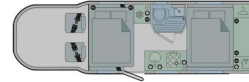

2024 Bailey Adamo 75-4DL

INFORMATION

Cash Price

Includes GST,
Registration &
Licensing

$189,990

Stock ID

4499

VIN

123456

Body

Motorhome 7 - 7.9 Metres

Odometer

-

Brand new

Ford 2.0 litre 160bhp engine with automatic gearbox
Fully adjustable upholstered driver and passenger Captain's seats with twin upholstered armrests and integrated headrests
Standard 'Odyssey' soft furnishings supplied with four scatter cushions
Flexi lounge featuring twin Aguti convertible travelling seats
Electrical pedestal table with multidirectional swivel 'Nebula Silver' finish top and telescopic leg
Thetford 141 litre combined tower refrigerator with freezer compartment
Drop down kitchen worktop extension
Thetford 'K-Series' combined oven, grill and hob with electronic ignition and flame failure device
Rear lounge featuring domestic style sofa seating featuring premium quality fabrics and high density foam filling
Sheer panel curtains in rear lounge
Easy to operate electric-powered three position drop down beds
Bespoke motorhome bedding set (cost option)
Vanity cupboard with mirrored door and toothbrush holder
Countertop mounted washroom hand basin with swan neck ceramic ball mixer tap
Hartal flush fit habitation door with window, blind, waste bin, umbrella holder (umbrella not included) and pleated full length door flyscreen

Specifications

Shipping length: 7.485m
Overall width: 2.379m
Height: 2.849m

Features

- » 4 berth
- » Double drop down bed
- » Full fridge freezer
- » Gas burner
- » gas central heating
- » Onboard tanks
- » Reverse camera
- » Shower
- » Solar
- » Toilet

Peter McPhail

0274 734 914

peter@motorhub.co.nz

William McPhail

021 0269 3996

william@motorhub.co.nz

Motor Hub, Phone 0800 486 287, Email peter@motorhub.co.nz
393 Eilerslie-Panmure Highway, Mount Wellington, Auckland 1060, New Zealand
www.motorhub.co.nz