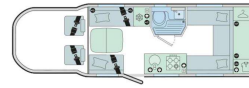

2024 Bailey Adamo 75-4DL

INFORMATION

Cash Price

Includes GST,
Registration &
Licensing

$189,990

Stock ID

4499

VIN

123456

Body

Motorhome 7 - 7.9 Metres

Odometer

-

Brand new

Ford 2.0 litre 160bhp engine with automatic gearbox
Fully adjustable upholstered driver and passenger Captain's seats with twin upholstered armrests and integrated headrests
Standard 'Odyssey' soft furnishings supplied with four scatter cushions
Flexi lounge featuring twin Aguti convertible travelling seats
Electrical pedestal table with multidirectional swivel 'Nebula Silver' finish top and telescopic leg
Thetford 141 litre combined tower refrigerator with freezer compartment
Drop down kitchen worktop extension
Thetford 'K-Series' combined oven, grill and hob with electronic ignition and flame failure device
Rear lounge featuring domestic style sofa seating featuring premium quality fabrics and high density foam filling
Sheer panel curtains in rear lounge
Easy to operate electric-powered three position drop down beds
Bespoke motorhome bedding set (cost option)
Vanity cupboard with mirrored door and toothbrush holder
Countertop mounted washroom hand basin with swan neck ceramic ball mixer tap
Hartal flush fit habitation door with window, blind, waste bin, umbrella holder (umbrella not included) and pleated full length door flyscreen

Specifications

Shipping length: 7.485m
Overall width: 2.379m
Height: 2.849m

Features

- » 4 berth
- » Double drop down bed
- » Full fridge freezer
- » Gas burner
- » gas central heating
- » Onboard tanks
- » Reverse camera
- » Shower
- » Solar
- » Toilet

Peter McPhail

0274 734 914

peter@motorhub.co.nz

William McPhail

021 0269 3996

william@motorhub.co.nz

Motor Hub, Phone 0800 486 287, Email peter@motorhub.co.nz
393 Eilerslie-Panmure Highway, Mount Wellington, Auckland 1060, New Zealand
www.motorhub.co.nz