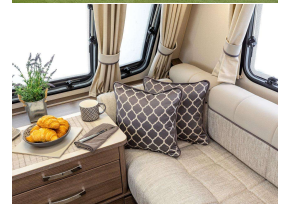

2022 ELDDIS AFFINITY 574

INFORMATION

Cash Price

Includes GST,
Registration &
Licensing

$66,995

Stock ID

9871

Body

Caravan 17 - 20ft

VIN

SGES000EXMAFF0351

Odometer

-

2022

Discover the perfect blend of modern style and effortless touring. This 2022 Elddis Affinity 574 is a premium 4-berth caravan featuring the highly sought-after twin single-bed layout and advanced SoLiD construction for industry-leading durability.

Lightweight enough for most medium SUVs, this rig is fully loaded with high-end extras and ready for your next escape.

PREMIUM FEATURES:

- **CLIMATE CONTROL:** Equipped with the world-class Alde Wet Central Heating system – programmable, quiet, and designed for total comfort in all seasons.
- **EASY MANOEUVRING:** Professionally fitted with Motor Movers, making parking and hitching a breeze on any terrain.
- **ENTERTAINMENT READY:** Includes a TV and Automatic Satellite Dish, ensuring you never miss show even when off the beaten track.
- **LIVING SPACE:** Bright and airy lounge with a panoramic Sky-Scape sunroof, converting into a comfortable second double bed.
- **KITCHEN & BATH:** Full kitchen with microwave, oven, and fridge, plus a luxury end washroom with a separate enclosed shower.

TECHNICAL SPECS:

- Weight: 1315kg (Unladen) | MTPLM: 1467kg.
- External Length: 7.2m (23ft 8in) | Width: 2.18m.

Features

- » CASSETTE TOILET
- » CURTAINS
- » DOOR FLY SCREENS
- » Double solar panel
- » EXTRACTOR FAN
- » FITTED CARPETS
- » FRIDGE/FREEZER
- » GAS HOB
- » GRILLE
- » Heater
- » MAINS ELECTRICITY
- » MICROWAVE
- » Motor movers (automatic)
- » OVEN
- » Self-containment
- » SEPERATE SHOWER
- » Shower
- » SMOKE ALARM
- » STEREO SYSTEM
- » TWIN SINGLE BEDS
- » WATER HEATER
- » WINDOW FLY SCREENS

Peter Mcphail

0274 734 914

peter@motorhub.co.nz

William McPhail

021 0269 3996

william@motorhub.co.nz

Motor Hub, Phone 0800 486 287, Email peter@motorhub.co.nz
393 Eilerslie-Panmure Highway, Mount Wellington, Auckland 1060, New Zealand
www.motorhub.co.nz