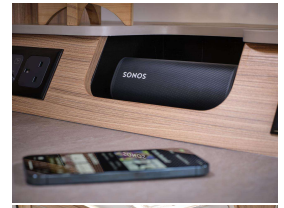

2025 Bailey Phoenix GT75 644

INFORMATION

Cash Price

Includes GST

$75,995

+ on-road-costs of $1,250

Stock ID

4580

Body

Caravan 17 - 20ft

VIN

SGBAD4B3SPX01720

Odometer

-

The "2025 Bailey Phoenix GT75 644" is a 4-berth caravan with a fixed island bed and a rear washroom. It features a contemporary design with an Alu-Tech bodyshell in Dove Grey and Polar White, offering all-weather touring capabilities. The caravan includes a front lounge that converts into a double bed or twin singles, a well-equipped kitchen, and a full-width end washroom with a separate shower.

Key Features:

Layout:

The 644 model has a rear island bed and a front lounge that can be configured as a double bed or two singles.

Construction:

It utilizes Bailey's Alu-Tech bodyshell, known for its strength and durability.

Interior:

The caravan boasts a modern interior with a Truma Combi 2 heating and hot water system, a Thetford K-Series oven, grill, and 4-burner hob, and a Dometic 103L refrigerator with a 12L freezer.

Washroom:

It features a full-width end washroom with a separate shower cubicle.

Additional Amenities:

The caravan includes a SONOS speaker, a microwave with a ceramic hot plate, and a vertical opening front skylight.

Insulation:

The Phoenix GT75 644 is designed for all-weather touring with Grade 3 thermal insulation.

Optional Extras:

Options like solar panels, awnings, and motor movers can be added.

Warranty:

It comes with a full Bailey factory warranty, including a 10-year water ingress warranty.

Features

- » BLINDS
- » CASSETTE TOILET
- » CURTAINS
- » DOOR FLY SCREENS
- » FITTED CARPETS
- » FRIDGE/FREEZER
- » GAS HOB
- » GRILLE
- » Heater
- » ISLAND BED
- » LOOSE FIT CARPETS
- » MAINS ELECTRICITY
- » MICROWAVE
- » OVEN
- » SEPERATE SHOWER
- » SMOKE ALARM
- » STEREO SYSTEM
- » WATER HEATER
- » WINDOW FLY SCREENS

Peter McPhail

0274 734 914

peter@motorhub.co.nz

William McPhail

021 0269 3996

william@motorhub.co.nz

Motor Hub, Phone 0800 486 287, Email peter@motorhub.co.nz

393 Eilerslie-Panmure Highway, Mount Wellington, Auckland 1060, New Zealand

www.motorhub.co.nz