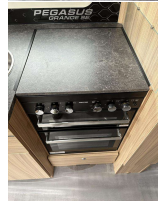

2025 Bailey Pegasus Bologna

INFORMATION

Cash Price

Includes GST

$89,990

+ on-road-costs of $1,250

Stock ID

4631

Body

Caravan 21 - 24ft

VIN

SGBTDBYPPS03821

Odometer

-

Bailey Pegasus Bologna 4 berth island bed end bathroom

Specifications:

Shipping Length: 7.863

Internal Length: 6.334

Overall width: 2.450m

Height: 2.583m

Island bed model wide boy 8 foot wide

Weight

GVM:1640kg

Tare weight: 1481kg

Total user payload: 159kg

Bed sizes:

Front double 2.21m x 1.29m

Rear fixed double: 1.91m x 1.39m

Awning size: 1077cm

Vertical front skylight surround with integral task lighting

Truma 100 watt solar panel

Through-boot easy access large exterior storage locker

AL-KO ATC trailer control system

Standard 'Kempton' soft furnishings

Optional 'Archway' soft furnishings

'Soft Truffle' loose fit drop in carpets

Features

- » BATTERY CHARGER
- » BLINDS
- » CASSETTE TOILET
- » CURTAINS
- » DOOR FLY SCREENS
- » FITTED CARPETS
- » FREEZER
- » FRIDGE/FREEZER
- » GAS HOB
- » GRILLE
- » Heater
- » ISLAND BED
- » LOSE FIT CARPETS
- » MAINS ELECTRICITY
- » MICROWAVE
- » OVEN
- » SEPERATE SHOWER
- » Shower
- » STEREO SYSTEM
- » WATER HEATER
- » WINDOW FLY SCREENS

Peter Mcphail

0274 734 914

peter@motorhub.co.nz

William McPhail

021 0269 3996

william@motorhub.co.nz

Motor Hub, Phone 0800 486 287, Email peter@motorhub.co.nz

393 Ellerslie-Panmure Highway, Mount Wellington, Auckland 1060, New Zealand

www.motorhub.co.nz