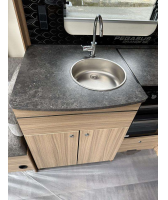

2025 Bailey Pegasus Bologna

INFORMATION

Cash Price

Includes GST

$89,990

+ on-road-costs of $1,250

Stock ID

4631

Body

Caravan 21 - 24ft

VIN

SGBTDBYPPS03821

Odometer

-

Bailey Pegasus Bologna 4 berth island bed end bathroom

Specifications:

Shipping Length: 7.863

Internal Length: 6.334

Overall width: 2.450m

Height: 2.583m

Island bed model wide boy 8 foot wide

Weight

GVM:1640kg

Tare weight: 1481kg

Total user payload: 159kg

Bed sizes:

Front double 2.21m x 1.29m

Rear fixed double: 1.91m x 1.39m

Awning size: 1077cm

Vertical front skylight surround with integral task lighting

Truma 100 watt solar panel

Through-boot easy access large exterior storage locker

AL-KO ATC trailer control system

Standard 'Kempton' soft furnishings

Optional 'Archway' soft furnishings

'Soft Truffle' loose fit drop in carpets

Features

- » BATTERY CHARGER
- » BLINDS
- » CASSETTE TOILET
- » CURTAINS
- » DOOR FLY SCREENS
- » FITTED CARPETS
- » FREEZER
- » FRIDGE/FREEZER
- » GAS HOB
- » GRILLE
- » Heater
- » ISLAND BED
- » LOSE FIT CARPETS
- » MAINS ELECTRICITY
- » MICROWAVE
- » OVEN
- » SEPERATE SHOWER
- » Shower
- » STEREO SYSTEM
- » WATER HEATER
- » WINDOW FLY SCREENS

Peter Mcphail

0274 734 914

peter@motorhub.co.nz

William McPhail

021 0269 3996

william@motorhub.co.nz

Motor Hub, Phone 0800 486 287, Email peter@motorhub.co.nz

393 Ellerslie-Panmure Highway, Mount Wellington, Auckland 1060, New Zealand

www.motorhub.co.nz