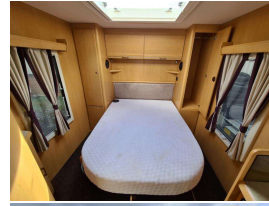

2009 ELDDIS CRUSADER MISTRAL

INFORMATION

Cash Price

Includes GST

$44,995

+ on-road-costs of $1,250

Stock ID

4827

Body

Caravan 21 - 24ft

VIN

SGES000EX9CRC0004

Odometer

-

IN STOCK NOW

Caravan: Elddis Crusader Mistral 2009

Berth: 4

External Length: 7319 mm / 24 ft 0in

External Width: 2286mm / 7 ft 6 in

Unladen Weight: 1357kg

MTPLM: 1630 kg

Specs:-

- End bedroom
- Fixed bed
- Extractor fan.
- Microwave
- Fridge
- Oven
- Mains Electric
- Water Heater
- Cassette Toilet
- Shower
- Blinds
- Fly Screens
- Loose fit carpets
- TV directional aerial
- On board water tank
- Stereo system
- Sunroof
- Spare wheel

Features

- » BATTERY CHARGER
- » BLINDS
- » CASSETTE TOILET
- » CURTAINS
- » DOOR FLY SCREENS
- » EXTRACTOR FAN
- » FITTED CARPETS
- » FRIDGE/FREEZER
- » GAS HOB
- » GRILLE
- » Heater
- » ISLAND BED
- » MAINS ELECTRICITY
- » MICROWAVE
- » OVEN
- » SEPERATE SHOWER
- » STEREO SYSTEM
- » WATER HEATER
- » WINDOW FLY SCREENS

Peter Mcphail

0274 734 914

peter@motorhub.co.nz

William McPhail

021 0269 3996

william@motorhub.co.nz

Motor Hub, Phone 0800 486 287, Email peter@motorhub.co.nz
393 Eilerslie-Panmure Highway, Mount Wellington, Auckland 1060, New Zealand
www.motorhub.co.nz