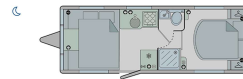

2026 Bailey Phoenix GT75 640

INFORMATION

Cash Price

Includes GST

$75,995

+ on-road-costs of $1,250

Stock ID

4629

Body

Caravan 17 - 20ft

VIN

SGBSAD3BYSPX02194

Odometer

-

2026 Bailey Phoenix GT75 640

Premium 4-Berth Luxury

(Lightweight & Ready to Tour)

Price: $75,990 + $1,250 ORC

Looking for the ultimate home away from home without needing a massive tow vehicle?

This 2026 Bailey Phoenix GT75 640 offers the perfect blend of modern British luxury, spaciousness, and effortless single-axle towing.

Featuring a highly desirable layout with a permanent rear longitudinal island bed corrected; this layout features a walk-around island bed, a central washroom with a separate shower, and a front lounge that easily converts into a second double bed this is the ideal tourer for couples or small families.

Key Highlights:

- Effortless Towing: At just 1436kg MTPLM, this caravan can be easily towed by most mid-sized family SUVs.
- Hitch Configuration: Features an integrated AL-Ko Hitch Head Stabiliser.
- (Note: Requires a standard European 50mm towball: it is not compatible with traditional NZ

Features

- » BATTERY CHARGER
- » BLINDS
- » CASSETTE TOILET
- » DOOR FLY SCREENS
- » FITTED CARPETS
- » FRIDGE/FREEZER
- » GAS HOB
- » GRILLE
- » Heater
- » ISLAND BED
- » LOSE FIT CARPETS
- » MAINS ELECTRICITY
- » MICROWAVE
- » OVEN
- » SEPERATE SHOWER
- » SMOKE ALARM
- » STEREO SYSTEM
- » TWIN SINGLE BEDS
- » WATER HEATER
- » WINDOW FLY SCREENS

Peter Mcphail

0274 734 914

peter@motorhub.co.nz

William McPhail

021 0269 3996

william@motorhub.co.nz

Motor Hub, Phone 0800 486 287, Email peter@motorhub.co.nz
393 Eilerslie-Panmure Highway, Mount Wellington, Auckland 1060, New Zealand
www.motorhub.co.nz