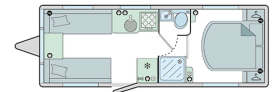

2026 Bailey Phoenix GT75 640

INFORMATION

Cash Price

Includes GST

$75,995

+ on-road-costs of $1,250

Stock ID

4629

Body

Caravan 17 - 20ft

VIN

SGBSAD3BYSPX02194

Odometer

-

2026 Bailey Phoenix GT75 640

Premium 4-Berth Luxury

(Lightweight & Ready to Tour)

Price: $75,990 + $1,250 ORC

Looking for the ultimate home away from home without needing a massive tow vehicle?

This 2026 Bailey Phoenix GT75 640 offers the perfect blend of modern British luxury, spaciousness, and effortless single-axle towing.

Featuring a highly desirable layout with a permanent rear longitudinal island bed corrected; this layout features a walk-around island bed, a central washroom with a separate shower, and a front lounge that easily converts into a second double bed this is the ideal tourer for couples or small families.

Key Highlights:

- Effortless Towing: At just 1436kg MTPLM, this caravan can be easily towed by most mid-sized family SUVs.
- Hitch Configuration: Features an integrated AL-Ko Hitch Head Stabiliser.
- (Note: Requires a standard European 50mm towball: it is not compatible with traditional NZ

Features

- » BATTERY CHARGER
- » BLINDS
- » CASSETTE TOILET
- » DOOR FLY SCREENS
- » FITTED CARPETS
- » FRIDGE/FREEZER
- » GAS HOB
- » GRILLE
- » Heater
- » ISLAND BED
- » LOSE FIT CARPETS
- » MAINS ELECTRICITY
- » MICROWAVE
- » OVEN
- » SEPERATE SHOWER
- » SMOKE ALARM
- » STEREO SYSTEM
- » TWIN SINGLE BEDS
- » WATER HEATER
- » WINDOW FLY SCREENS

Peter Mcphail

0274 734 914

peter@motorhub.co.nz

William McPhail

021 0269 3996

william@motorhub.co.nz

Motor Hub, Phone 0800 486 287, Email peter@motorhub.co.nz
393 Eilerslie-Panmure Highway, Mount Wellington, Auckland 1060, New Zealand
www.motorhub.co.nz