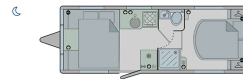

2026 Bailey Phoenix GT75 640

INFORMATION

Cash Price

Includes GST

$75,995

+ on-road-costs of $1,250

Stock ID

4629

Body

Caravan 17 - 20ft

VIN

SGBSAD3BYSPX02194

Odometer

-

2026 Bailey Phoenix GT75 640

Premium 4-Berth Luxury

(Lightweight & Ready to Tour)

Price: $75,990 + $1,250 ORC

Looking for the ultimate home away from home without needing a massive tow vehicle?

This 2026 Bailey Phoenix GT75 640 offers the perfect blend of modern British luxury, spaciousness, and effortless single-axle towing.

Featuring a highly desirable layout with a permanent rear longitudinal island bed corrected; this layout features a walk-around island bed, a central washroom with a separate shower, and a front lounge that easily converts into a second double bed this is the ideal tourer for couples or small families.

Key Highlights:

- Effortless Towing: At just 1436kg MTPLM, this caravan can be easily towed by most mid-sized family SUVs.
- Hitch Configuration: Features an integrated AL-Ko Hitch Head Stabiliser.
- (Note: Requires a standard European 50mm townball: it is not compatible with traditional NZ

Features

- » BATTERY CHARGER
- » BLINDS
- » CASSETTE TOILET
- » DOOR FLY SCREENS
- » FITTED CARPETS
- » FRIDGE/FREEZER
- » GAS HOB
- » GRILLE
- » Heater
- » ISLAND BED
- » LOSE FIT CARPETS
- » MAINS ELECTRICITY
- » MICROWAVE
- » OVEN
- » SEPERATE SHOWER
- » SMOKE ALARM
- » STEREO SYSTEM
- » TWIN SINGLE BEDS
- » WATER HEATER
- » WINDOW FLY SCREENS

Peter Mcphail

0274 734 914

peter@motorhub.co.nz

William McPhail

021 0269 3996

william@motorhub.co.nz

Motor Hub, Phone 0800 486 287, Email peter@motorhub.co.nz
393 Eilerslie-Panmure Highway, Mount Wellington, Auckland 1060, New Zealand
www.motorhub.co.nz