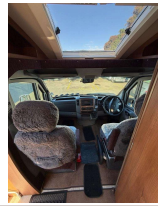

2016 Mercedes-Benz SPRINTER Auto-Sleeper Beckfor

INFORMATION

Cash Price

Includes GST,
Registration &
Licensing

$99,000

Stock ID

4728

VIN

WDB9061352N632926

Body

Motorhome 7 - 7.9 Metres

Odometer

56,136 km

2016 Auto-Sleeper Beckford (Mercedes-Benz)

Mileage: 56,604 km

Vehicle Overview:

Premium 2-berth motorhome built on a Mercedes-Benz Sprinter chassis. Renowned for its car-like driving feel, rear-wheel drive stability, and high-spec luxury finish. A perfect companion for long-distance touring and effortless driving across NZ.

Engine: 2,143cc Turbo Diesel (163bhp).

- Transmission: 7-Speed Tiptronic Automatic.

Living & Sleeping Dimensions:

- The spacious rear lounge offers total flexibility with three main sleeping arrangements:

Double Bed: Massive transverse double measuring approx. 2.2m x 1.68m.

- Twin Single Beds:
- Nearside: Approx. 2.0m x 0.74m.
- Offside: Approx. 1.86m x 0.74m.

Tank & Gas Capacities:

Features

- » 2 berth
- » Gas burner
- » gas central heating
- » Onboard tanks
- » Reverse camera
- » Shower
- » Television
- » Toilet
- » Tow bar

Peter McPhail

0274 734 914

peter@motorhub.co.nz

William McPhail

021 0269 3996

william@motorhub.co.nz

Motor Hub, Phone 0800 486 287, Email peter@motorhub.co.nz

393 Ellerslie-Panmure Highway, Mount Wellington, Auckland 1060, New Zealand

www.motorhub.co.nz