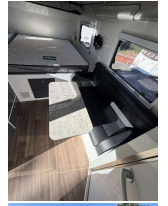

2023 Austrack Tanami X15

INFORMATION

Cash Price

Includes GST

$43,995

+ on-road-costs of $1,250

Stock ID

4692

Body

Caravan 17 - 20ft

VIN

LB914DA26ROKPS075

Odometer

-

2023 Austrack Talawana X15

Off-Road Hybrid Luxury Caravan
Couples Luxury King Bed Layout
Premium Off-Grid Hybrid Camper

Overview

Presenting a used 2023 Austrack Talawana X15.

This premium 15ft hybrid caravan combines rugged off-road durability with exceptional couples' luxury.

Key Highlights

- Couples Layout: Luxury King-size bed with leatherette dinette seating.
- Full Ensuite: Internal one-piece shower and toilet with Truma hot water.
- Camp Kitchen: Premium external slide-out stainless steel 4-burner kitchen.

Factory Features & Construction (Standard Reference Only)

- Tough Chassis: Heavy-duty galvanised box frame with McHitch 3.5T coupling.
- Elite Suspension: Aus Tuff independent coil suspension with dual Pedder's shocks.

Features

- » CURTAINS
- » FITTED CARPETS
- » FRIDGE/FREEZER
- » GAS HOB
- » GRILLE
- » Heater
- » ISLAND BED
- » MAINS ELECTRICITY
- » MICROWAVE
- » OVEN
- » Self-containment
- » STEREO SYSTEM
- » WATER HEATER
- » WINDOW FLY SCREENS

Peter McPhail

0274 734 914

peter@motorhub.co.nz

William McPhail

021 0269 3996

william@motorhub.co.nz

Motor Hub, Phone 0800 486 287, Email peter@motorhub.co.nz
393 Eilerslie-Panmure Highway, Mount Wellington, Auckland 1060, New Zealand
www.motorhub.co.nz