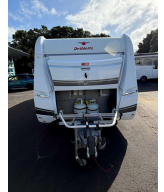

2016 Dethleffs Exclusiv

INFORMATION

Cash Price

Includes GST,
Registration &
Licensing

\$87,995

Stock ID

4720

Body

Caravan 21 - 24ft

VIN

-

Odometer

-

This 2016 Dethleffs Exclusiv caravan is one beautiful rig it has amazing space for living with a generous lounge and large queen bed .Ample storage inside and out .

It has been well cared for by the two previous owners .

It has alot of accessories including

Made in Germany quality build
Length 7.6 metres weight 2000kg
All certs up to date
Self contained green sticker
Dometic 3 way fridge
Seperate shower seperate toilet
1 x 195 amp AGM battery
Spare cassette
2000watt inverter
200 litre fresh tanks,160 l grey tank
Central heating
TV and sat dish 2 x 200watt solar
Thule wind out awning
Bike rack
4 x Automatic movers
Victron electronic system so can run form your phone