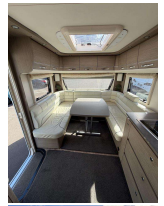

2016 Dethleffs Exclusiv 760 DR

INFORMATION

Cash Price

Includes GST,
Registration &
Licensing

$87,995

Stock ID

4720

Body

Caravan 21 - 24ft

VIN

-

Odometer

-

2016 Dethleffs Exclusiv 760 DR

Flagship Off-Grid Luxury

Vehicle Details

- Price: $87,995
- Model Code: 760 DR (German Factory Certified: EXC760DRDR)
- Axles: Tandem Axle
- Length: 9.42m Overall Towing Length (8.05m Body)
- Width: 2.50m Wide-Body Profile
- Weight: 2,200kg Tare
- 2,800kg GVM (Heavy-Duty Upgrade)
- Berth: 4

Overview

Motor Hub is proud to present this flagship, German-built 2016 Dethleffs Exclusiv 760 DR.

Features

- » BATTERY CHARGER
- » BLINDS
- » CASSETTE TOILET
- » CURTAINS
- » DOOR FLY SCREENS
- » Double solar panel
- » EXTRACTOR FAN
- » FITTED CARPETS
- » FRIDGE/FREEZER
- » GAS HOB
- » GRILLE
- » Heater
- » ISLAND BED
- » LOSE FIT CARPETS
- » MAINS ELECTRICITY
- » MICROWAVE
- » Motor movers
- » Motor movers (automatic)
- » ON BOARD WATER TANK
- » OVEN
- » Self-containment
- » SEPERATE SHOWER

Peter Mcphail

0274 734 914

peter@motorhub.co.nz

William McPhail

021 0269 3996

william@motorhub.co.nz

Motor Hub, Phone 0800 486 287, Email peter@motorhub.co.nz

393 Ellerslie-Panmure Highway, Mount Wellington, Auckland 1060, New Zealand

www.motorhub.co.nz