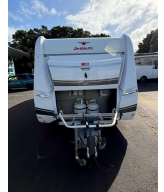

2016 Dethleffs Exclusiv 760 DR

INFORMATION

Cash Price

Includes GST,
Registration &
Licensing

\$87,995

Stock ID

4720

Body

Caravan 21 - 24ft

VIN

-

Odometer

-

2016 Dethleffs Exclusiv 760 DR

Flagship Off-Grid Luxury

Vehicle Details

- Price: \$87,995
- Model Code: 760 DR (German Factory Certified: EXC760DRDR)
- Axles: Tandem Axle
- Length: 9.42m Overall Towing Length (8.05m Body)
- Width: 2.50m Wide-Body Profile
- Weight: 2,200kg Tare
- 2,800kg GVM (Heavy-Duty Upgrade)
- Berth: 4

Overview

Motor Hub is proud to present this flagship, German-built 2016 Dethleffs Exclusiv 760 DR.

Features

- » BATTERY CHARGER
- » BLINDS
- » CASSETTE TOILET
- » CURTAINS
- » DOOR FLY SCREENS
- » Double solar panel
- » EXTRACTOR FAN
- » FITTED CARPETS
- » FRIDGE/FREEZER
- » GAS HOB
- » GRILLE
- » Heater
- » ISLAND BED
- » LOSE FIT CARPETS
- » MAINS ELECTRICITY
- » MICROWAVE
- » Motor movers
- » Motor movers (automatic)
- » ON BOARD WATER TANK
- » OVEN
- » Self-containment
- » SEPERATE SHOWER