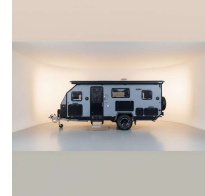

2023 Ezy Trail Robe

INFORMATION

Cash Price

Includes GST

\$53,995

+ on-road-costs of \$1,250

Stock ID

4706

Presenting an immaculate, highly capable 2023 Ezytrail Robe 15IK Quad.

This premium 15ft off-road hybrid caravan represents the ultimate combination of rugged, remote-area capability and exceptional family luxury.

Built to withstand tough terrains while keeping the entire crew comfortable, it offers a distinct quad layout with a rapid fold-out rear bed and dual internal bunks.

Perfectly engineered for off-grid family exploration or coastal camping, this hybrid comes packed with world-class componentry and is ready for immediate kiwi adventures.