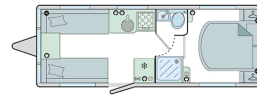

2026 Bailey Phoenix GT75 640

INFORMATION

Cash Price

Includes GST

$75,990

+ on-road-costs of $1,250

Stock ID

4577

Body

Caravan 17 - 20ft

VIN

SGBSAD3B9SPX01820

Odometer

-

2026 Bailey Phoenix GT75 640

Premium 4-Berth Luxury

(Lightweight & Ready to Tour)

Price: $75,990 + $1,250 ORC

Looking for the ultimate home away from home without needing a massive tow vehicle?

This 2026 Bailey Phoenix GT75 640 offers the perfect blend of modern British luxury, spaciousness, and effortless single-axle towing.

Featuring a highly desirable layout with a permanent rear longitudinal island bed corrected; this layout features a walk-around island bed, a central washroom with a separate shower, and a front lounge that easily converts into a second double bed this is the ideal tourer for couples or small families.

Key Highlights:

- Effortless Towing: At just 1436kg MTPLM, this caravan can be easily towed by most mid-sized family SUVs.
- Hitch Configuration: Features an integrated AL-Ko Hitch Head Stabiliser.
- (Note: Requires a standard European 50mm towball: it is not compatible with traditional NZ

Features

- » BATTERY CHARGER
- » BLINDS
- » CASSETTE TOILET
- » DOOR FLY SCREENS
- » FITTED CARPETS
- » FRIDGE/FREEZER
- » GAS HOB
- » GRILLE
- » Heater
- » ISLAND BED
- » LOSE FIT CARPETS
- » MAINS ELECTRICITY
- » MICROWAVE
- » OVEN
- » SMOKE ALARM
- » STEREO SYSTEM
- » TWIN SINGLE BEDS
- » WATER HEATER
- » WINDOW FLY SCREENS

Peter McPhail

0274 734 914

peter@motorhub.co.nz

William McPhail

021 0269 3996

william@motorhub.co.nz

Motor Hub, Phone 0800 486 287, Email peter@motorhub.co.nz
393 Eilerslie-Panmure Highway, Mount Wellington, Auckland 1060, New Zealand
www.motorhub.co.nz