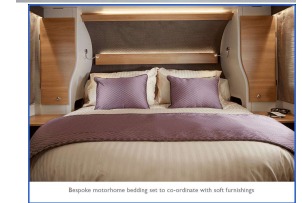

2024 Bailey Adamo 75-4i

INFORMATION

Cash Price

Includes GST

$179,990

+ on-road-costs of $2,000

Stock ID

9152

Body

Motorhome 7 - 7.9 Metres

VIN

F1AGL411D2922824

Odometer

-

Bailey 4 berth motorhome island bed using the renowned Bailey Alu-Tech construction system

10 year exterior factory warranty
3 year interior warranty

Ford 2.0 litre 160bhp engine with automatic gearbox
Fully adjustable upholstered driver and passenger Captain's seats with twin upholstered armrests and integrated headrests
Flexi lounge featuring twin Aguti convertible travelling seats
Multi-directional and multi-angled slide out TV bracket
Entrance storage unit completed with hooks, mirror and illuminated entrance grab handle
Standard 'Odyssey' soft furnishings supplied with four scatter cushions
Electrical pedestal table with multidirectional swivel 'Nebula Silver' finish top and telescopic leg
Drop down kitchen worktop extension
Thetford 141 litre combined tower refrigerator with freezer compartment
Thetford 'K-Series' combined oven, grill and hob with electronic ignition and flame failure device
Sheer panel curtains in bedroom area
Dual shaped wardrobes to maximise fixed bed size
Full wall headboard with LED lighting strip (model specific)
Bespoke motorhome bedding set (cost option)
Vanity cupboard with mirrored door and toothbrush holder
Countertop mounted washroom hand basin with swan neck ceramic ball mixer tap
Hartal flush fit habitation door with window, blind, waste bin, umbrella holder (umbrella not included) and pleated full length door flyscreen

Specifications

Features

Peter McPhail

0274 734 914

peter@motorhub.co.nz

William McPhail

021 0269 3996

william@motorhub.co.nz

Motor Hub, Phone 0800 486 287, Email peter@motorhub.co.nz
393 Eilerslie-Panmure Highway, Mount Wellington, Auckland 1060, New Zealand
www.motorhub.co.nz