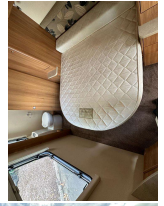

2013 SWIFT Challenger Sport 584

INFORMATION

Cash Price

Includes GST

\$46,995

+ on-road-costs of \$1,250

Stock ID

4459