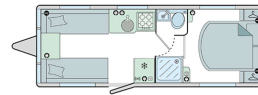

2026 Bailey Phoenix GT75 640

INFORMATION

Cash Price

Includes GST

$75,995

+ on-road-costs of $1,250

Stock ID

4618

Body

Caravan 17 - 20ft

VIN

SGBSAD3BYSPX02174

Odometer

-

2026 Bailey Phoenix GT75 640

Premium 4-Berth Luxury

(Lightweight & Ready to Tour)

Price: $75,990 + $1,250 ORC

Looking for the ultimate home away from home without needing a massive tow vehicle?

This 2026 Bailey Phoenix GT75 640 offers the perfect blend of modern British luxury, spaciousness, and effortless single-axle towing.

Featuring a highly desirable layout with a permanent rear longitudinal island bed corrected; this layout features a walk-around island bed, a central washroom with a separate shower, and a front lounge that easily converts into a second double bed this is the ideal tourer for couples or small families.

Key Highlights:

- Effortless Towing: At just 1436kg MTPLM, this caravan can be easily towed by most mid-sized family SUVs.
- Hitch Configuration: Features an integrated AL-Ko Hitch Head Stabiliser.
- (Note: Requires a standard European 50mm towball: it is not compatible with traditional NZ

Features

- » BATTERY CHARGER
- » BLINDS
- » CASSETTE TOILET
- » DOOR FLY SCREENS
- » FITTED CARPETS
- » FRIDGE/FREEZER
- » GAS HOB
- » GRILLE
- » Heater
- » ISLAND BED
- » LOSE FIT CARPETS
- » MAINS ELECTRICITY
- » MICROWAVE
- » ON BOARD WATER TANK
- » OVEN
- » SMOKE ALARM
- » STEREO SYSTEM
- » TWIN SINGLE BEDS
- » WATER HEATER
- » WINDOW FLY SCREENS

Peter Mcphail

0274 734 914

peter@motorhub.co.nz

William McPhail

021 0269 3996

william@motorhub.co.nz

Motor Hub, Phone 0800 486 287, Email peter@motorhub.co.nz
393 Eilerslie-Panmure Highway, Mount Wellington, Auckland 1060, New Zealand
www.motorhub.co.nz