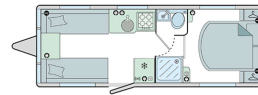

2026 Bailey Phoenix GT75 640

INFORMATION

Cash Price

Includes GST

$75,995

+ on-road-costs of $1,250

Stock ID

4628

Body

Caravan 17 - 20ft

VIN

SGSAD3B9SPX188

Odometer

-

2026 Bailey Phoenix GT75 640

Premium 4-Berth Luxury

(Lightweight & Ready to Tour)

Price: $75,990 + $1,250 ORC

Looking for the ultimate home away from home without needing a massive tow vehicle?

This 2026 Bailey Phoenix GT75 640 offers the perfect blend of modern British luxury, spaciousness, and effortless single-axle towing.

Featuring a highly desirable layout with a permanent rear longitudinal island bed corrected; this layout features a walk-around island bed, a central washroom with a separate shower, and a front lounge that easily converts into a second double bed this is the ideal tourer for couples or small families.

Key Highlights:

- Effortless Towing: At just 1436kg MTPLM, this caravan can be easily towed by most mid-sized family SUVs.
- Hitch Configuration: Features an integrated AL-Ko Hitch Head Stabiliser.
- (Note: Requires a standard European 50mm towball: it is not compatible with traditional NZ

Features

- » BATTERY CHARGER
- » BLINDS
- » CASSETTE TOILET
- » DOOR FLY SCREENS
- » FITTED CARPETS
- » FRIDGE/FREEZER
- » GAS HOB
- » GRILLE
- » Heater
- » ISLAND BED
- » LOSE FIT CARPETS
- » MAINS ELECTRICITY
- » MICROWAVE
- » OVEN
- » SEPERATE SHOWER
- » SMOKE ALARM
- » STEREO SYSTEM
- » TWIN SINGLE BEDS
- » WATER HEATER
- » WINDOW FLY SCREENS

Peter Mcphail

0274 734 914

peter@motorhub.co.nz

William McPhail

021 0269 3996

william@motorhub.co.nz

Motor Hub, Phone 0800 486 287, Email peter@motorhub.co.nz
393 Ellerslie-Panmure Highway, Mount Wellington, Auckland 1060, New Zealand
www.motorhub.co.nz